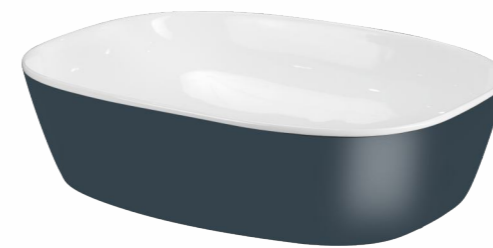

LIVA PEACOCK BLUE

Wall Hung
L545 x W345 x H360 mm

LIVA DARK BROWN

Wall Hung
L545 x W345 x H360 mm

CORE CHARCOAL GREY

Table Top
L390 x W505 x H137 mm

LIVA CHARCOAL GREY

Wall Hung
L545 x W345 x H360 mm

CORE BLUE GREEN

Table Top
L390 x W505 x H137 mm

LIVA BLUE GREEN

Wall Hung
L545 x W345 x H360 mm

CORE OLIVE GREEN

Table Top
L390 x W505 x H137 mm

LIVA OLIVE GREEN

Wall Hung
L545 x W345 x H360 mm

CORE NAVY BLUE

Table Top
L390 x W505 x H137 mm

LIVA NAVY BLUE

Wall Hung
L545 x W345 x H360 mm

CORE CHOCO BROWN

Table Top
L390 x W505 x H137 mm

LIVA CHOCO BROWN

Wall Hung
L545 x W345 x H360 mm